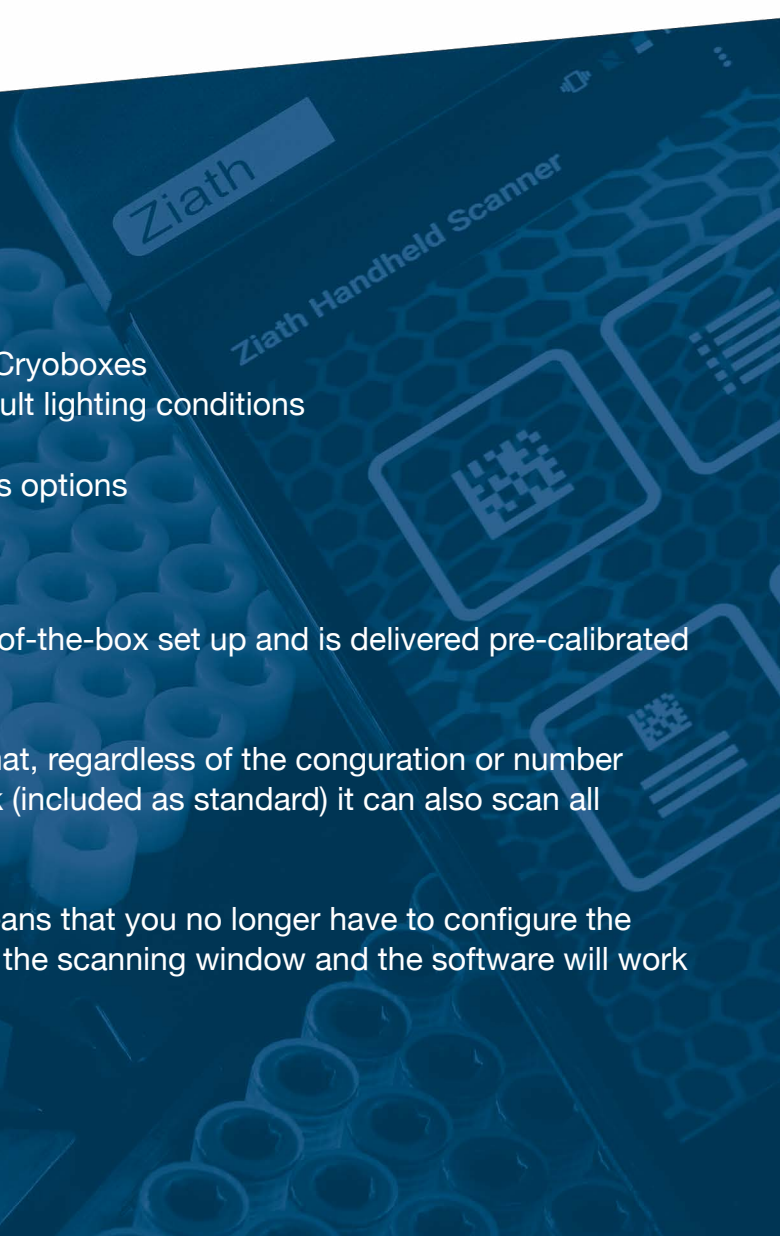

Easy to set-up and easy to use

The DataPaq™ Cube 2D scanner offers easy, out-of-the-box set up and is delivered pre-calibrated and ready to scan.

This instrument can scan all racks in the SBS format, regardless of the configuration or number of tubes, and by a quick and easy change of mask (included as standard) it can also scan all Cryobox formats.

Our new automatic rack type detection feature means that you no longer have to configure the Cube for all rack types. Simply place your rack on the scanning window and the software will work out what type of rack it is and run the scan - easy!