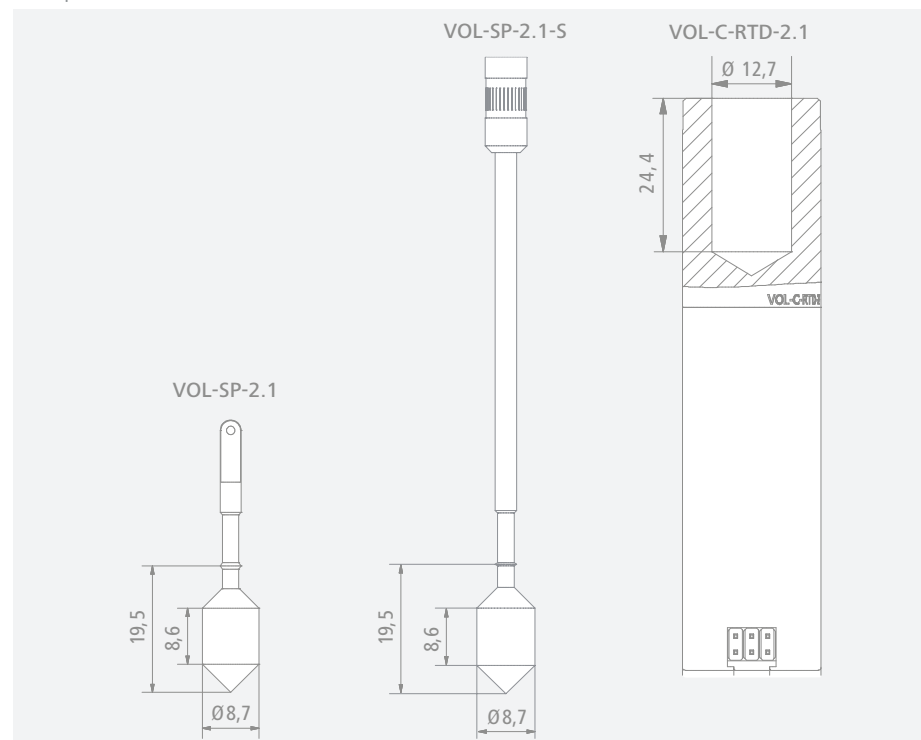

IKA

designed for scientists

VOL-SP-2.1
VOL-SP-2.1-S
VOL-C-RTD-2.1

/// Spindle dimensions (mm)

Spindle	Fix volume (ml)	Commonly used for devices
VOL-SP-2.1 / VOL-SP-2.1-S	2.1	me-vi, hi-vi I, hi-vi II

/// Full-scale range based on speed: 1... 200 rpm