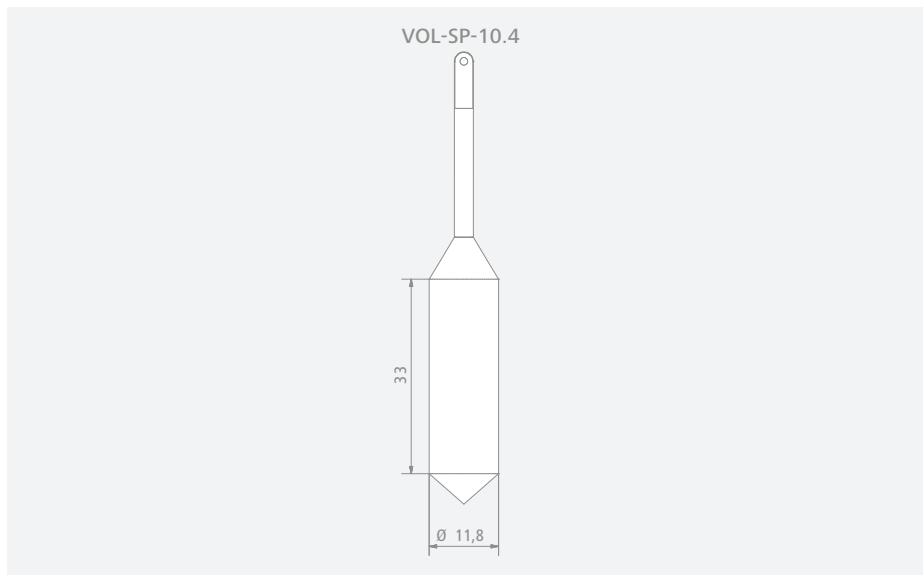

IKA

designed for scientists

VOL-SP-10.4

/// Spindle dimensions (mm)

Spindle	Fix volume (ml)	Commonly used for devices
VOL-SP-10.4	10.4	me-vi, hi-vi I, hi-vi II

/// Full-scale range based on speed: 1... 200 rpm