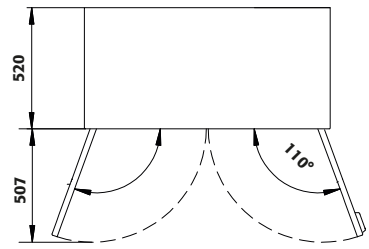

Dimensions	
Width (external)	1055.00 mm
Depth (external)	520.00 mm
Height (external)	2290.00 mm
Width (internal)	475.00 mm
Depth (internal)	495.00 mm
Height (internal)	905.00 mm

The available internal dimensions can vary depending on the interior equipment package.

General Information	
Number of doors	2
Door opening angle	110.00°
Depth with open doors	1026 mm
Customs tariff number	94032080

Front view

Side view

Top view

Natural ventilation

Natural ventilation

CX.229.105.WDFW / CX.229.105.MM.4WD **CX.229.081.WDFW**