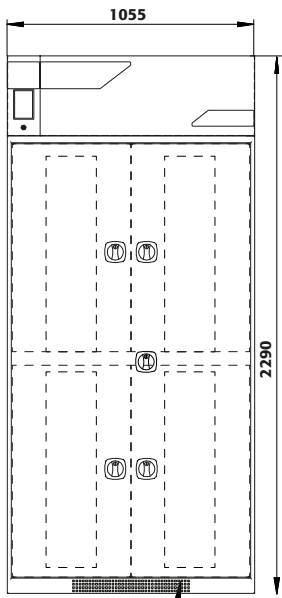

Dimensions	
Width (external)	1055.00 mm
Depth (external)	520.00 mm
Height (external)	2290.00 mm
Width (internal)	475.00 mm
Depth (internal)	495.00 mm
Height (internal)	905.00 mm

The available internal dimensions can vary depending on the interior equipment package.

Weight / Load	
Weight without interior equipment	98 kg
Distributed load	435.00 kg/m ²
Maximum load	600 kg

Electrical component	
Frequency	50 Hz
Nominal voltage	230 V
Maximum current consumption	0.5 A
Power consumption in operation	120 W
Power consumption in standby mode	50 W

General Information	
Number of doors	2
Door opening angle	110.00°
Depth with open doors	1026 mm
Customs tariff number	94032080

Front view

Side view

Top view

Natural ventilation

Natural ventilation

CX.229.105.WDFW / CX.229.105.MM.4WD **CX.229.081.WDFW**