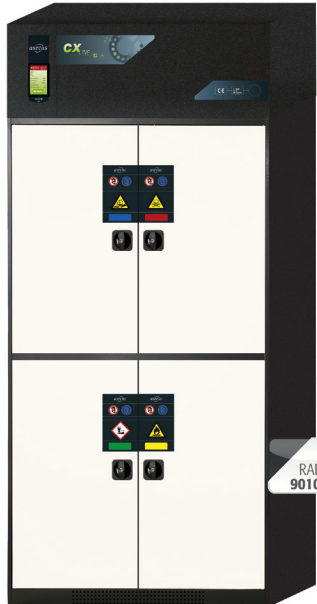

ID-Nr. 32933-050
Model CX.229.105.MM.4WD

Recirculating air filter storage cabinet CX-CLASSIC-MultiRisk
Model CX.229.105.MM.4WD, body colour anthracite grey (RAL 7016), with wing doors in pure white (RAL 9010)

Safe, approved and separated storage of water pollutants, non-flammable liquids and toxics in working areas according to TRGS 510

Function / construction:

Cabinet body

- Robust construction and longevity — sturdy all welded construction suitable for highest industrial demands, high quality, scratch-resistant structured paint finish, double-walled door construction
- **All in one:** different compartments (multiple separation) allow the storage of different hazardous materials in one cabinet
- **No unauthorised use:** doors lockable with cylinder locking (integrated in the turning handle), each compartment can be opened and locked separately
- **Easy alignment:** adjusting aids to compensate for uneven floor

Recirculating air filter system

- Ideal for the direct installation in working areas – very low noise, only approx. 39 dB (A)
- With multi-stage wideband filter
- Monitoring electronics for extraction incl. cool-device cable and power plug
- Optical and acoustical alarm including potential-free alarm contact
- Display with innovative touch panel
- Manual check of the filter saturation

Dimensions	
Width (external)	1055.00 mm
Depth (external)	520.00 mm
Height (external)	2290.00 mm
Width (internal)	475.00 mm
Depth (internal)	495.00 mm
Height (internal)	905.00 mm

The available internal dimensions can vary depending on the interior equipment package.