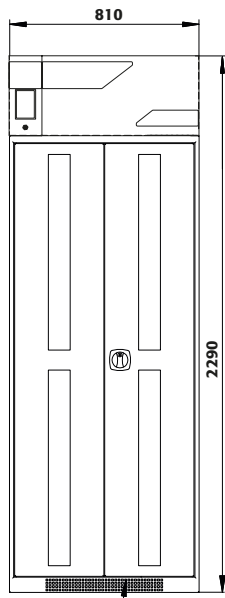

Dimensions	
Width (external)	1055.00 mm
Depth (external)	520.00 mm
Height (external)	2290.00 mm
Width (internal)	475.00 mm
Depth (internal)	495.00 mm
Height (internal)	905.00 mm

The available internal dimensions can vary depending on the interior equipment package.

General Information	
Number of doors	2
Door opening angle	110.00°
Depth with open doors	1026 mm
Customs tariff number	94032080

Front view

Side view

Top view

Natural ventilation

Natural ventilation

CX.229.105.WDFW / CX.229.105.MM.4WD **CX.229.081.WDFW**