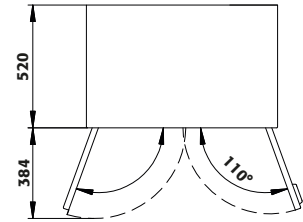

Dimensions	
Width (external)	1055.00 mm
Depth (external)	520.00 mm
Height (external)	2290.00 mm
Width (internal)	475.00 mm
Depth (internal)	495.00 mm
Height (internal)	905.00 mm

The available internal dimensions can vary depending on the interior equipment package.

General Information	
Number of doors	2
Door opening angle	110.00°
Depth with open doors	1026 mm
Customs tariff number	94032080

Front view

Side view

Top view

Natural ventilation

Natural ventilation

CX.229.105.WDFW / CX.229.105.MM.4WD **CX.229.081.WDFW**