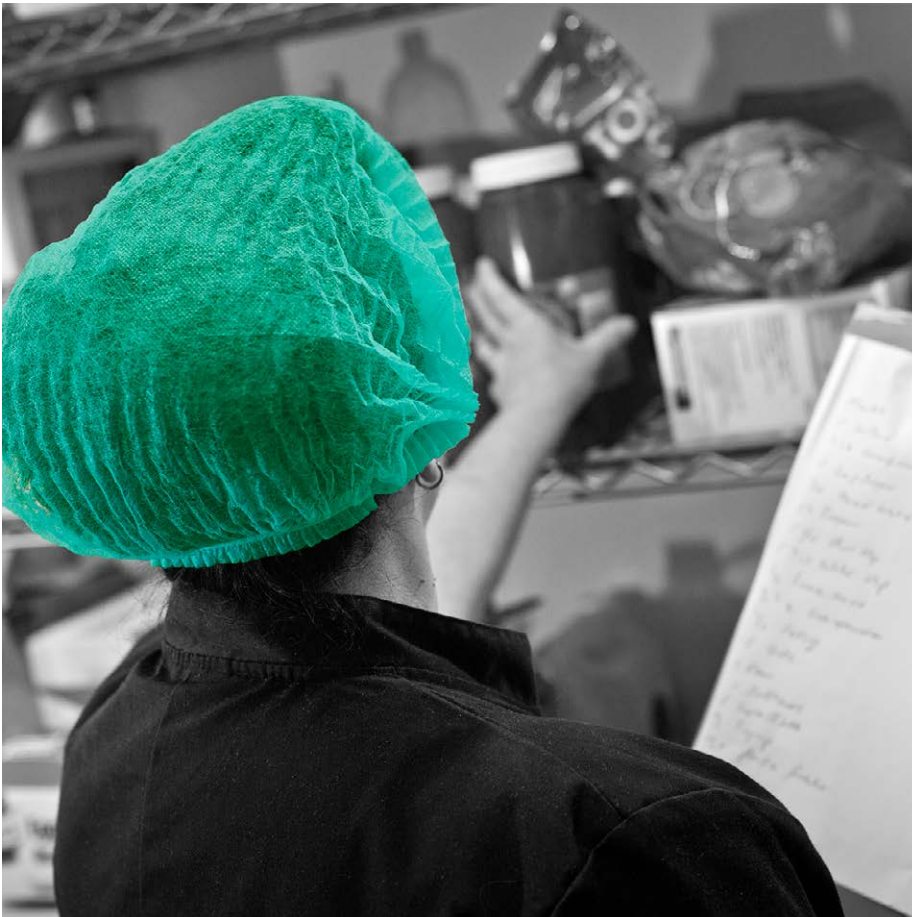

DM01

Mob caps

DM01

Sectors:

- Engineering and Manufacturing
- Food Manufacturing and Prep
- Janitorial • Hair and Beauty • Waste Management and Local authority

Packing

100 caps per polybag /
10 polybags per case

Disposable Workwear

Headwear

Features

Soft elasticated head cover with double stitch for added strength and support.

Widely used in the food industry, made of non-woven polypropylene.

Available in five colours: white, blue, green, yellow and red. One size fits all.