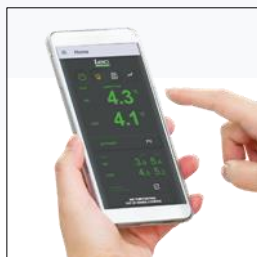

Pharmacy Plus Bluetooth Enabled Refrigerator

47L Pharmacy Plus Upright Fridge with Glass Door

GDMA code PPGR47BT-UK

SKU code 444411306

Key features

- ✓ Local monitoring and alarm history via Bluetooth
- ✓ Solid and glass door options
- ✓ Power failure alarm with backup battery powered recording
- ✓ Intelligent fan management system for enhanced performance

Bluetooth Connected Controller

Local temperature monitoring and alarm history via Bluetooth connectivity. Power failure alarm with battery back-up, providing continuous temperature monitoring in the event of power outage.

Lec Medical Smartphone App

Contactless local monitoring of air and load temperatures via smart phone app. Downloadable temperature report and alarm history.

Intelligent Fan Management

Smart fan optimisation aids in temperature stability following door openings, minimising fan activity when door is open to reduce the rate of temperature increase.