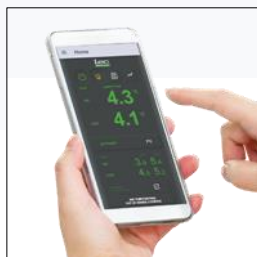

Pharmacy Plus Bluetooth Enabled Refrigerator

47L Pharmacy Plus Upright Fridge with Solid Door

GDMA code PPSR47BT-UK
 SKU code 444411305

Key features

- ✓ Local monitoring and alarm history via Bluetooth
- ✓ Power failure alarm with backup battery powered recording
- ✓ Solid and glass door options
- ✓ Intelligent fan management system for enhanced performance

Bluetooth Connected Controller

Local temperature monitoring and alarm history via Bluetooth connectivity. Power failure alarm with battery back-up, providing continuous temperature monitoring in the event of power outage.

Lec Medical Smartphone App

Contactless local monitoring of air and load temperatures via smart phone app. Downloadable temperature report and alarm history.

Intelligent Fan Management

Smart fan optimisation aids in temperature stability following door openings, minimising fan activity when door is open to reduce the rate of temperature increase.