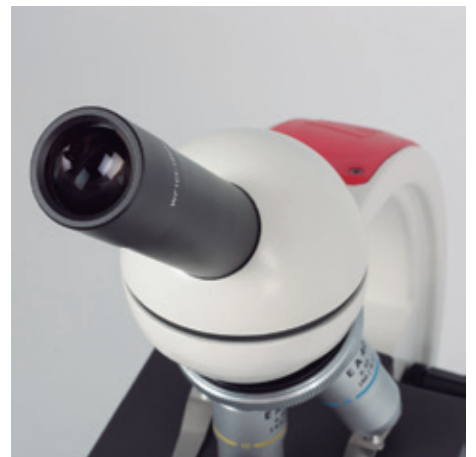

# 1801 LED Cordless

EDUCATION LINE - 18 Series

## 1801 LED Cordless

<b>Optical System</b>	Finite optical system, 160mm
<b>Observation Tube</b>	Monocular
<b>Inclination</b>	45° inclined, 360° rotating
<b>Eyepiece</b>	WF10X/18mm with pointer, lockable
<b>Nosepiece</b>	Reversed quadruple revolving nosepiece with click stops
<b>Objective classification</b>	EA Achromatic, DIN
<b>Objectives</b>	4X/0.10, 10X/0.25, 40X/0.65/S
<b>Objective mounting thread</b>	W 4/5" x 1/36" (RMS standard)
<b>Stage</b>	Plain stage with sample clips
<b>Stage size</b>	120x125mm
<b>Upper limit stop</b>	Preset and adjustable
<b>Condenser</b>	Built-in 0.65 N.A. condenser with iris diaphragm
<b>Focus mechanism</b>	Separated coarse and fine focusing system with tension adjustment
<b>Fine focus precision</b>	2µm minimum increment
<b>Z-axis movement</b>	11mm
<b>Filter</b>	Built-in frosted glass
<b>Illumination</b>	LED 20mA, 3.5V, 70mW with intensity control
<b>Transformer</b>	External
<b>Power supply</b>	Charger 100-240V or rechargeable batteries
<b>Accessories included</b>	Dust cover, charger and batteries
<b>Lenght X Width X Height</b>	215x180x385mm
<b>Weight</b>	4,6Kg