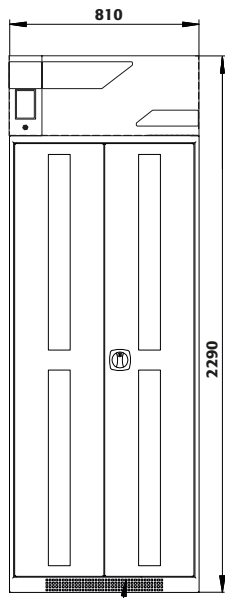

Dimensions	
Width (external)	1055.00 mm
Depth (external)	520.00 mm
Height (external)	2290.00 mm
Width (internal)	996.00 mm
Depth (internal)	493.00 mm
Height (internal)	1835.00 mm

The available internal dimensions can vary depending on the interior equipment package.

General Information	
Number of doors	2
Door opening angle	110.00°
Depth with open doors	1026 mm
Customs tariff number	94032080

Front view

Side view

Top view

Natural ventilation

Natural ventilation

CX.229.105.WDFW / CX.229.105.MM.4WD