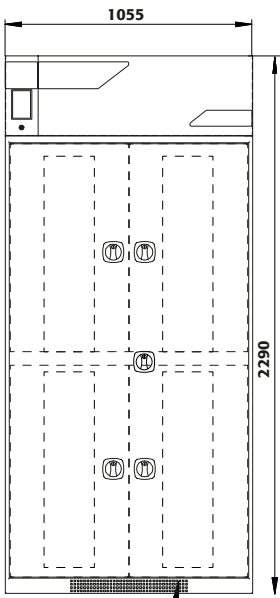

Dimensions	
Width (external)	1055.00 mm
Depth (external)	520.00 mm
Height (external)	2290.00 mm
Width (internal)	996.00 mm
Depth (internal)	493.00 mm
Height (internal)	1835.00 mm

The available internal dimensions can vary depending on the interior equipment package.

Weight / Load	
Weight without interior equipment	105 kg
Distributed load	440.00 kg/m <sup>2</sup>
Maximum load	600 kg

Electrical component	
Frequency	50 Hz
Nominal voltage	230 V
Maximum current consumption	0.5 A
Power consumption in operation	120 W
Power consumption in standby mode	50 W

General Information	
Number of doors	2
Door opening angle	110.00°
Depth with open doors	1026 mm
Customs tariff number	94032080

Front view

Side view

Top view

Natural ventilation

Natural ventilation

CX.229.105.WDFW / CX.229.105.MM.4WD