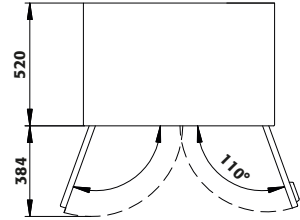

Dimensions	
Width (external)	1055.00 mm
Depth (external)	520.00 mm
Height (external)	2290.00 mm
Width (internal)	996.00 mm
Depth (internal)	493.00 mm
Height (internal)	1835.00 mm

The available internal dimensions can vary depending on the interior equipment package.

General Information	
Number of doors	2
Door opening angle	110.00°
Depth with open doors	1026 mm
Customs tariff number	94032080

Front view

Side view

Top view

Natural ventilation

Natural ventilation

CX.229.105.WDFW / CX.229.105.MM.4WD