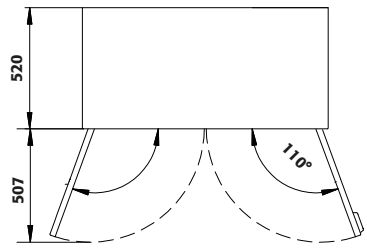

Dimensions	
Width (external)	1055.00 mm
Depth (external)	520.00 mm
Height (external)	2290.00 mm
Width (internal)	996.00 mm
Depth (internal)	493.00 mm
Height (internal)	1835.00 mm

The available internal dimensions can vary depending on the interior equipment package.

General Information	
Number of doors	2
Door opening angle	110.00°
Depth with open doors	1026 mm
Customs tariff number	94032080

Front view

Side view

Top view

Natural ventilation

Natural ventilation

CX.229.105.WDFW / CX.229.105.MM.4WD