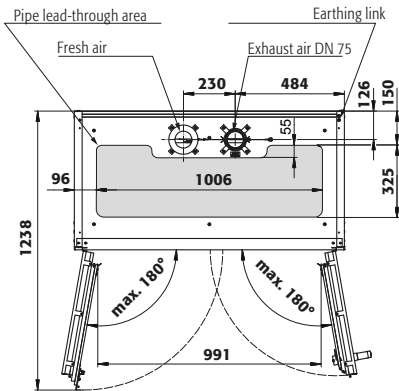

Dimensions	
Width (external)	1198.00 mm
Depth (external)	615.00 mm
Height (external)	2050.00 mm
Width (internal)	1045.00 mm
Depth (internal)	400.00 mm
Height (internal)	1858.00 mm

The available internal dimensions can vary depending on the interior equipment package.

General Information	
Number of doors	2
Door opening angle	180.00°
Depth with open doors	1238 mm
x 50-litre gas cylinders	4 piece
Customs tariff number	94032080

Front view

Side view

Top view

For further information please visit www.asecos.com