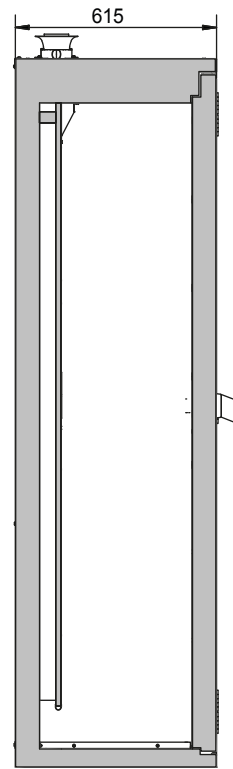

Function / construction:

- **No unauthorised use:** doors lockable with profile cylinder (integration in an existing locking system possible)
- **Easy alignment:** adjusting aids to compensate for uneven floor
- **Easy mounting of connecting pipes and gas fittings:** large interior height (1890 mm), many lead-through possibilities on the top of the cabinet
- **Ventilation:** integrated air ducts ready for connection (DN 75) to a technical exhaust, even ventilation inside the cabinet
- **Tested and certified:** according to the stricter GS principles

Available equipment:

- Cylinder retainer – variable installation in the cabinet, flexibly adjustable in depth, across the entire width of the cabinet
- Comfort interior equipment – complete with mounting rails, rolling ramp (L = 350 mm) with pneumatic damper, cylinder retainer and matching tension belts
- Standard interior equipment – complete with mounting rails, rolling ramp and cylinder retainer
- Lateral cylinder retainer – for two 10-litre cylinders, alternatively in height adjustable version (no tools required)

Dimensions	
Width (external)	1198.00 mm
Depth (external)	615.00 mm
Height (external)	2050.00 mm
Width (internal)	1045.00 mm
Depth (internal)	400.00 mm
Height (internal)	1858.00 mm

The available internal dimensions can vary depending on the interior equipment package.

General Information	
Number of doors	2
Door opening angle	180.00°
Depth with open doors	1238 mm
x 50-litre gas cylinders	4 piece
Customs tariff number	94032080

Front view

Side view

Top view

For further information please visit www.asecos.com