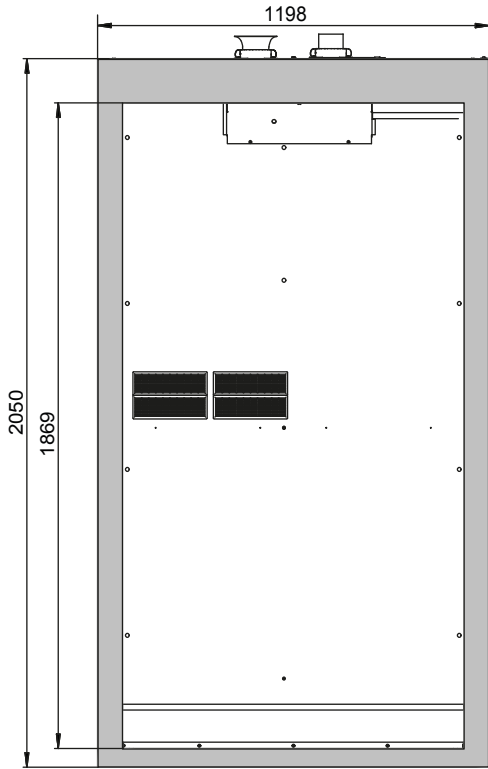

Dimensions	
Width (external)	1198.00 mm
Depth (external)	615.00 mm
Height (external)	2050.00 mm
Width (internal)	1045.00 mm
Depth (internal)	400.00 mm
Height (internal)	1858.00 mm

The available internal dimensions can vary depending on the interior equipment package.

Weight / Load	
Weight without interior equipment	610 kg
Distributed load	625.00 kg/m ²
Maximum load	600 kg

Ventilation	
Extraction air	75 DN
Minimum exhaust air quantity 10 times	8 m ³ /h
Minimum exhaust air quantity 120 times	93 m ³ /h

General Information	
Number of doors	2
Door opening angle	180.00°
Depth with open doors	1238 mm
x 50-litre gas cylinders	4 piece
Customs tariff number	94032080

Front view

Side view

Top view

For further information please visit www.asecos.com