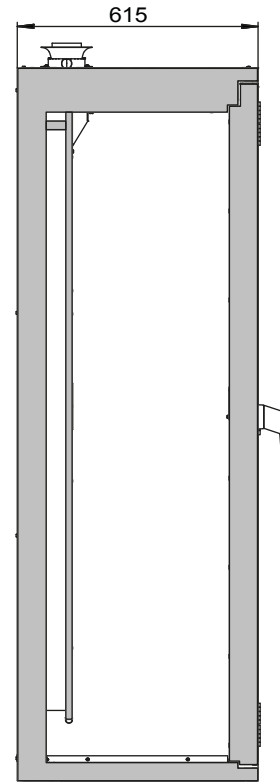

Function / construction:

- **No unauthorised use:** doors lockable with profile cylinder (integration in an existing locking system possible)
- **Easy alignment:** adjusting aids to compensate for uneven floor
- **Easy mounting of connecting pipes and gas fittings:** large interior height (1890 mm), many lead-through possibilities on the top of the cabinet
- **Ventilation:** integrated air ducts ready for connection (DN 75) to a technical exhaust, even ventilation inside the cabinet
- **Tested and certified:** according to the stricter GS principles

Dimensions	
Width (external)	1398.00 mm
Depth (external)	615.00 mm
Height (external)	2050.00 mm
Width (internal)	1245.00 mm
Depth (internal)	400.00 mm
Height (internal)	1858.00 mm

The available internal dimensions can vary depending on the interior equipment package.

General Information	
Number of doors	2
Door opening angle	180.00°
Depth with open doors	1337 mm
x 50-litre gas cylinders	4 piece
Customs tariff number	94032080

Front view

Side view

Top view