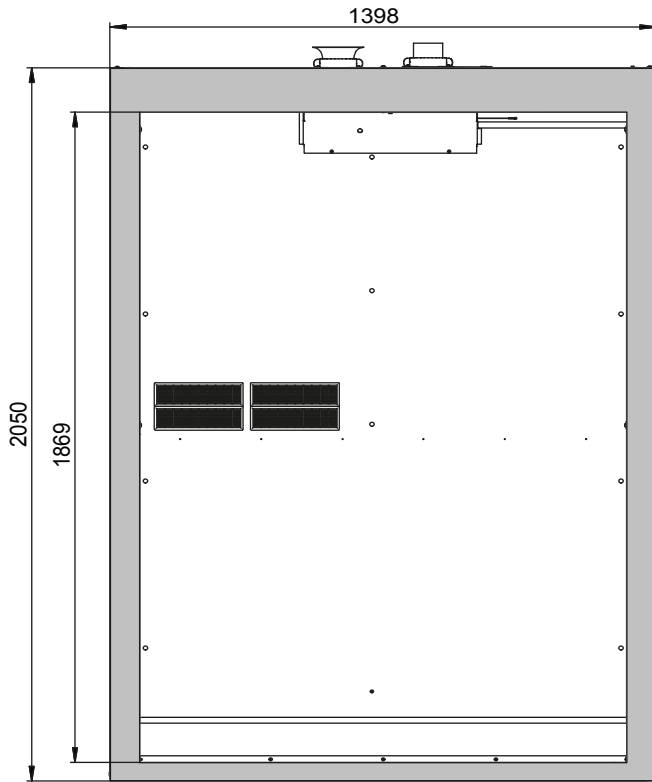

Dimensions	
Width (external)	1398.00 mm
Depth (external)	615.00 mm
Height (external)	2050.00 mm
Width (internal)	1245.00 mm
Depth (internal)	400.00 mm
Height (internal)	1858.00 mm

The available internal dimensions can vary depending on the interior equipment package.

Weight / Load	
Weight without interior equipment	690 kg
Distributed load	571.00 kg/m ²
Maximum load	600 kg

Ventilation	
Extraction air	75 DN
Minimum exhaust air quantity 10 times	9 m ³ /h
Minimum exhaust air quantity 120 times	111 m ³ /h

General Information	
Number of doors	2
Door opening angle	180.00°
Depth with open doors	1337 mm
x 50-litre gas cylinders	4 piece
Customs tariff number	94032080

Front view

Side view

Top view