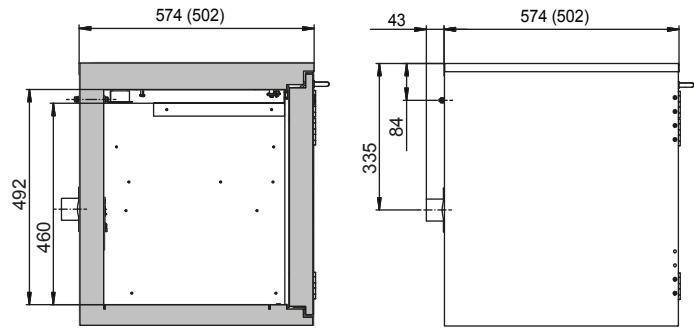

| Dimensions | |
|-------------------|-----------|
| Width (external) | 893.00 mm |
| Depth (external) | 574.00 mm |
| Height (external) | 600.00 mm |
| Width (internal) | 771.00 mm |
| Depth (internal) | 452.00 mm |
| Height (internal) | 502.00 mm |

The available internal dimensions can vary depending on the interior equipment package.

| Weight / Load | |
|-----------------------------------|--------------------------|
| Weight without interior equipment | 140 kg |
| Distributed load | 313.00 kg/m ² |
| Maximum load | 300 kg |

| General Information | |
|-----------------------|----------|
| Number of doors | 2 |
| Door opening angle | 135.00° |
| Depth with open doors | 992 mm |
| Customs tariff number | 94032080 |

Front view

Side view

Top view