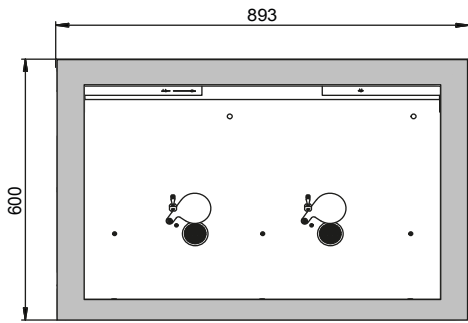

| Dimensions | |
|-------------------|-----------|
| Width (external) | 893.00 mm |
| Depth (external) | 574.00 mm |
| Height (external) | 600.00 mm |
| Width (internal) | 771.00 mm |
| Depth (internal) | 452.00 mm |
| Height (internal) | 502.00 mm |

The available internal dimensions can vary depending on the interior equipment package.

| Weight / Load | |
|-----------------------------------|--------------------------|
| Weight without interior equipment | 140 kg |
| Distributed load | 313.00 kg/m ² |
| Maximum load | 300 kg |

| General Information | |
|-----------------------|----------|
| Number of doors | 2 |
| Door opening angle | 135.00° |
| Depth with open doors | 992 mm |
| Customs tariff number | 94032080 |

Front view

Side view

Top view