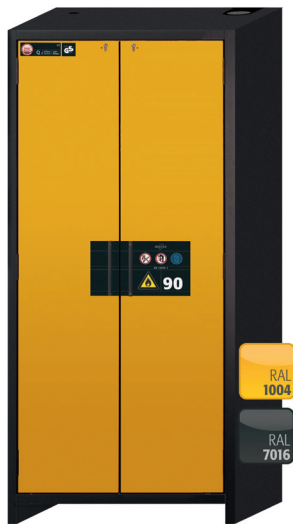

**ID-Nr. 30041-040**  
**Model Q90.195.090**

**safety storage cabinet Q-CLASSIC-90**  
**Model Q90.195.090, body colour anthracite grey (RAL 7016),**  
**with wing doors in warning yellow (RAL 1004)**

**Safe and approved storage of flammable hazardous substances in working areas**

**Function / construction:**

- **Robust construction and longevity:** triple hinged door, safety elements assembled outside the storage compartment for increased protection against corrosion, scratch- and impact-resistant surface, easy to clean
- **Easy handling with comfort:** doors stop in any position, self-closing in the event of fire
- **No unauthorised use:** doors lockable with cylinder locking (integration in an existing locking system possible) and locking state indicator (red/green)
- **Easy transport:** integrated transport base with removable, optional base cover
- **Easy alignment:** adjusting aids to compensate for uneven floor
- **Ventilation:** integrated air ducts ready for connection (DN 75) to a technical exhaust system, spinning wheel in the exhaust grid as an indicator of sufficient technical ventilation

Dimensions	
Width (external)	893 mm
Depth (external)	615 mm
Height (external)	1953 mm
Width (internal)	750 mm
Depth (internal)	522 mm
Height (internal)	1647 mm

The available internal dimensions can vary depending on the interior equipment package.

General Information	
Number of doors	2
Door opening angle	89.50°
Depth with open doors	1015 mm
Interior grid dimension	32 mm
Entry width transport base	820 mm
Entry height transport base	90 mm
Customs tariff number	94032080