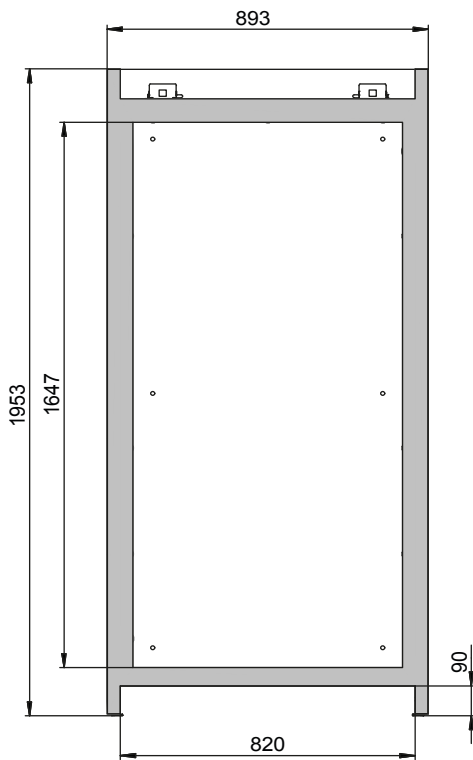

Dimensions	
Width (external)	893 mm
Depth (external)	615 mm
Height (external)	1953 mm
Width (internal)	750 mm
Depth (internal)	522 mm
Height (internal)	1647 mm

The available internal dimensions can vary depending on the interior equipment package.

Weight / Load	
Weight without interior equipment	343 kg
Distributed load	654 kg/m <sup>2</sup>
Maximum load	600 kg

Ventilation	
Extraction air	75 DN
Minimum exhaust air quantity 10 times	6 m <sup>3</sup> /h
Differential pressure (10 times air change)	5 Pa

General Information	
Number of doors	2
Door opening angle	89.50°
Depth with open doors	1015 mm
Interior grid dimension	32 mm
Entry width transport base	820 mm
Entry height transport base	90 mm
Customs tariff number	94032080

Front view

Side view