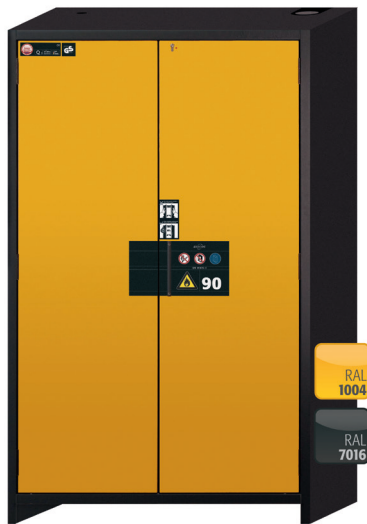

ID-Nr. 30002-040
Model Q90.195.120.WDAC

Safety storage cabinet Q-PEGASUS-90
Model Q90.195.120.WDAC, body colour anthracite grey
(RAL 7016), with wing doors in warning yellow (RAL 1004)

Safe and approved storage of flammable hazardous substances in working areas

Function / construction:

- **Robust construction and longevity:** triple hinged door, safety elements assembled outside the storage compartment for increased protection against corrosion, scratch- and impact-resistant surface, easy to clean
- **Effortless use:** one-hand operation for double-door cabinets (AGT)
- **User-friendly and safe:** door open arrest system (standard), convenient and safe removal or storage of containers
- **Always closed:** serial automatic door closing (TSA) releases arrested doors after approx. 60 seconds; acoustic and visual signal before closing
- **No unauthorised use:** doors lockable with cylinder locking (integration in an existing locking system possible) and locking state indicator (red/green)
- **Easy transport:** integrated transport base with removable, optional base cover
- **Easy alignment:** adjusting aids to compensate for uneven floor
- **Ventilation:** integrated air ducts ready for connection (DN 75) to a technical exhaust system, spinning wheel in the exhaust grid as an indicator of sufficient technical ventilation

Dimensions	
Width (external)	1193 mm
Depth (external)	615 mm
Height (external)	1953 mm
Width (internal)	1050 mm
Depth (internal)	522 mm
Height (internal)	1647 mm

The available internal dimensions can vary depending on the interior equipment package.

General Information	
Number of doors	2
Door opening angle	89.50°
Depth with open doors	1165 mm
Interior grid dimension	32 mm
Entry width transport base	1120 mm
Entry height transport base	90 mm
Customs tariff number	94032080