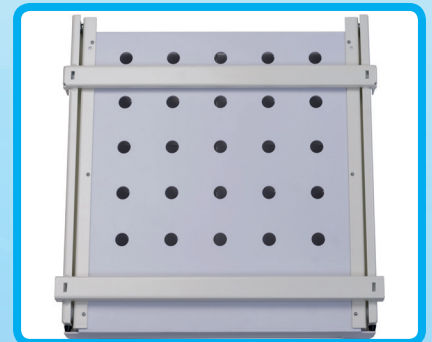

Designed allow maximum air flow

01256 705 570

www.labcold.com