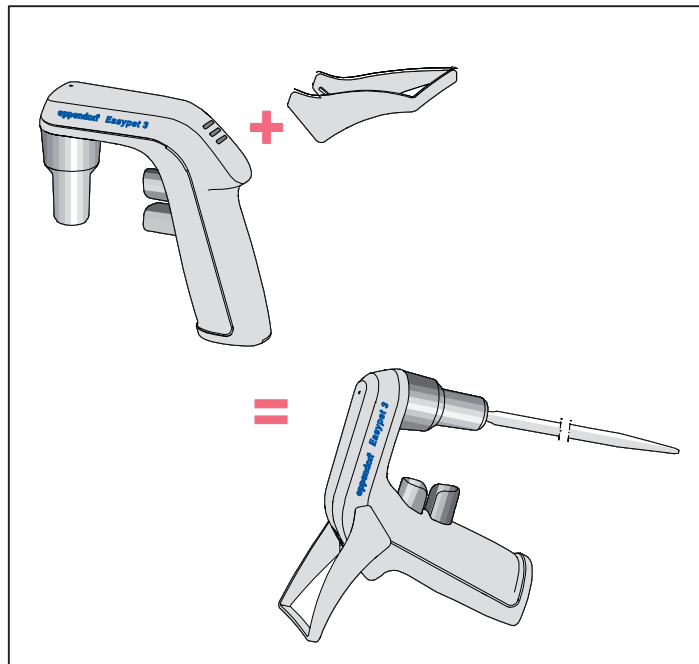

Battery status display

✓ ready to use

Indicates low battery
➔ connect the charger and continue working

Charging process

Charging battery

Light goes off
when fully charged

Short instructions
Eppendorf Easypet® 3
English (EN)

Speed control

Slow

Fast

Wall mounting device

Shelf stand (not available in the USA)

Your local distributor: www.eppendorf.com/contact
Eppendorf AG · 22331 Hamburg · Germany
eppendorf@eppendorf.com · www.eppendorf.com