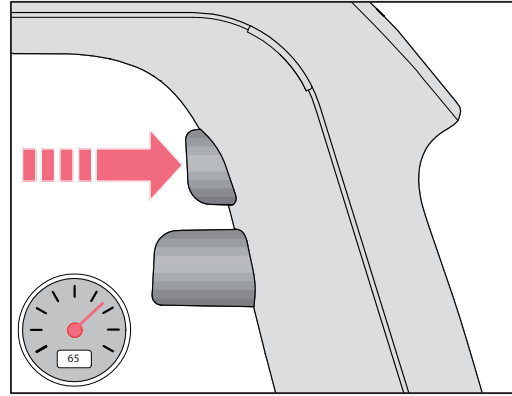

Short instructions
Eppendorf Easypet® 3
English (EN)

Speed control

Fast

Wall mounting device

Shelf stand (not available in the USA)

Your local distributor: www.eppendorf.com/contact
Eppendorf AG · 22331 Hamburg · Germany
eppendorf@eppendorf.com · www.eppendorf.com