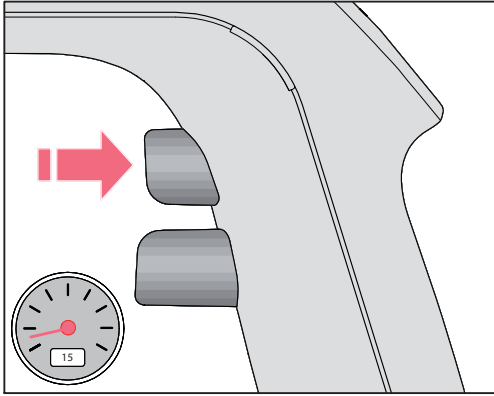

Short instructions
Eppendorf Easypet® 3
English (EN)

Speed control

Slow