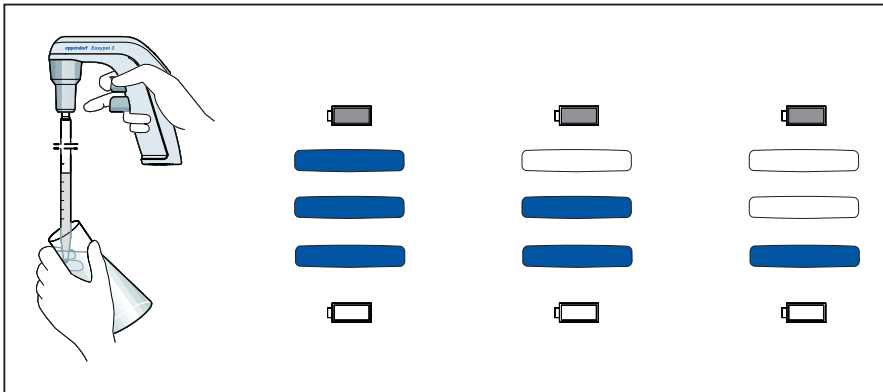

Short instructions Eppendorf Easypet® 3 English (EN)

These short instructions are a supplement to the operating manual and not a substitute. Please read the operating manual before using the Easypet 3 for the first time!

Battery status display

✓ ready to use

Indicates low battery
➔ connect the charger and continue working

Charging process

Charging battery

Light goes off
when fully charged

Short instructions
Eppendorf Easypet® 3
English (EN)