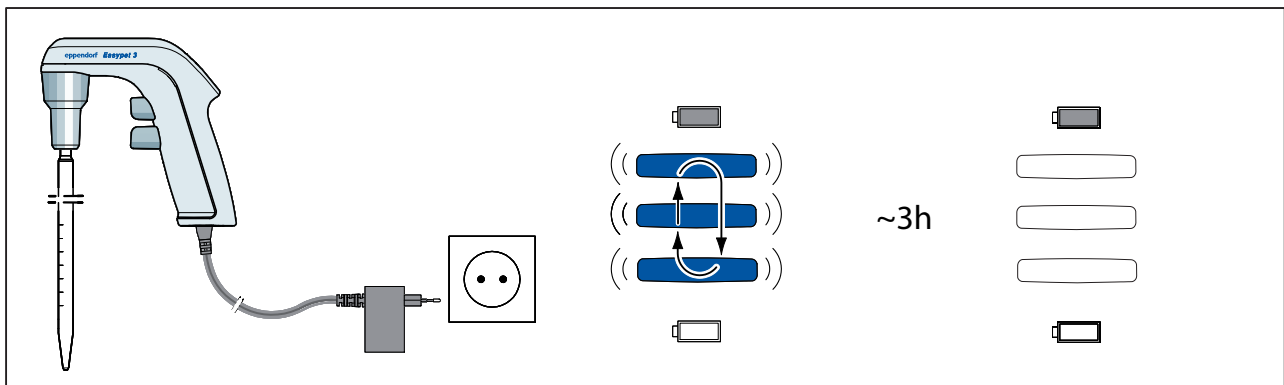

Battery status display

✓ ready to use

Indicates low battery
➔ connect the charger and continue working

Charging process

Charging battery

Light goes off
when fully charged

Short instructions
Eppendorf Easypet® 3
English (EN)